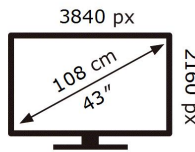

**ENERGY**

SAMSUNG

QE43Q60AAU

**66** kWh/1000h

ABCDEF **G**

**96** kWh/1000h

2019/2013