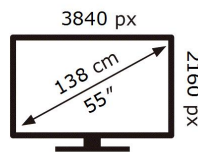

ENERGY

SAMSUNG

QE55Q75AAT

77 kWh/1000h

ABCDEF **G**

150 kWh/1000h

2019/2013