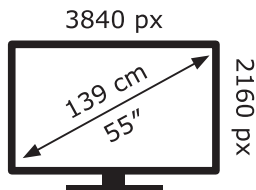

**ENERG** ⚡

**LG Electronics**

OLED55C24LA

**81** kWh/1000h

ABCDEF**G**

**152** kWh/1000h

2019/2013