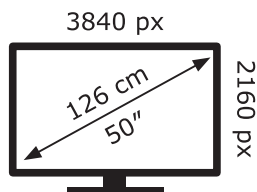

ENERG

LG Electronics

50UQ75006LF

70 kWh/1000h

ABCDEF**G**

101 kWh/1000h

2019/2013