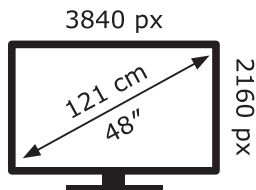

**ENERG** ⚡

**LG Electronics**

OLED48A26LA

**65** kWh/1000h

ABCDEF**G**

**117** kWh/1000h

2019/2013