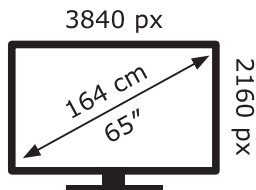

ENERG

LG Electronics

OLED65C24LA

97 kWh/1000h

ABCDEF**G**

193 kWh/1000h

2019/2013