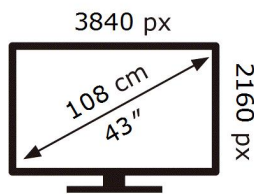

ENERG

SAMSUNG

UE43BU8000K

72 kWh/1000h

ABCDEF **G**

100 kWh/1000h

2019/2013