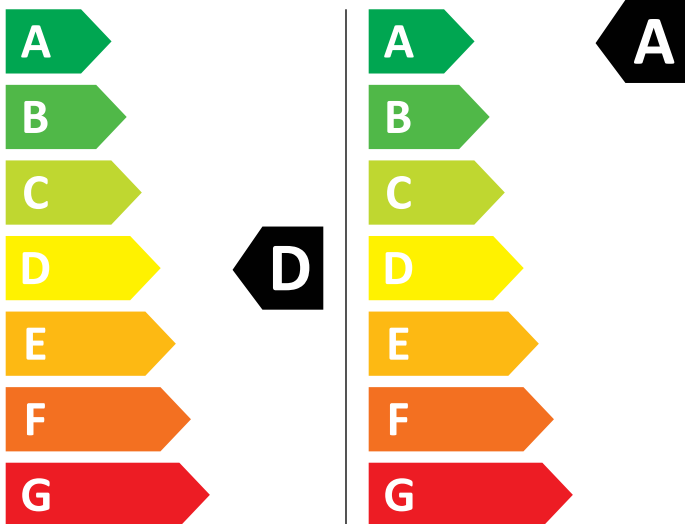

# ENERG

AEG

LWR731604B 914610905

307 kWh/100

51 kWh/100

6,0 kg

10,0 kg

75 L