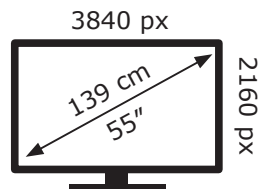

ENERG 

LG Electronics

OLED55CX6LA

106 kWh/1000h

ABCDEF**G**

188 kWh/1000h

2019/2013