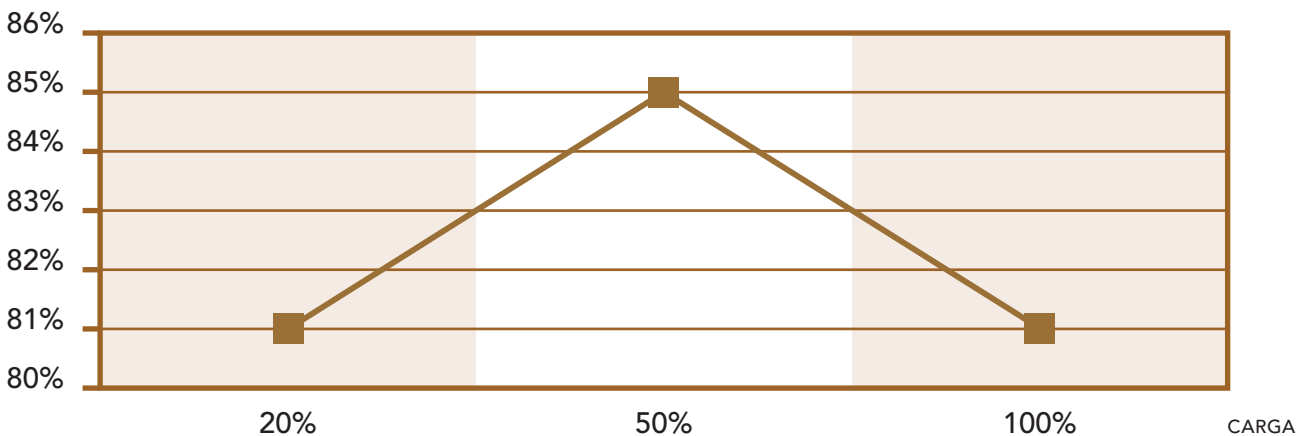

CONEXIONES

24 pin ATX

Conector Alimentación
x1 unidad
500 mm

EPS+12V

4+4 pin
x1 unidad
600 mm

S-ATA

x5 unidades
500 mm

PCIe

6+2 pin
x1 unidad
500 mm

Molex

4 pin
x4 unidades + 1x FDD
500 mm

VOLTAJES

AC INPUT	100-240 Vac, 63-47 Hz, 10-5A				
DC OUTPUT	+12V	+3.3V	+5V	-12V	+5VSB
Max. Output Current	49A	15A	15A	0.3A	2.5A
Max. Combined Wattage	588W	100W		3.6W	12.5W
Maximum Power	600W				

AC INPUT	100-240 Vac, 63-47 Hz, 10-5A				
DC OUTPUT	+12V	+3.3V	+5V	-12V	+5VSB
Max. Output Current	41A	15A	15A	0.3A	2.5A
Max. Combined Wattage	492W	75W		3.6W	12.5W
Maximum Power	500W				

80 PLUS BRONZE
CERTIFIED
POWER SUPPLY

EFICIENCIA

80 PLUS BRONZE