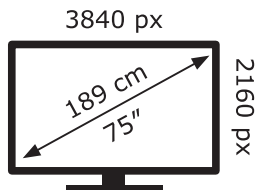

ENERG ⚡

LG Electronics

75UQ80006LB

135 kWh/1000h

ABCDEF**G**

184 kWh/1000h

2019/2013