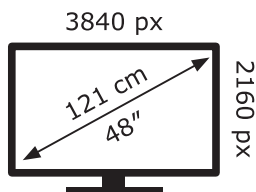

ENERG

LG Electronics

OLED48C24LA

66 kWh/1000h

ABCDEF**G**

120 kWh/1000h

2019/2013