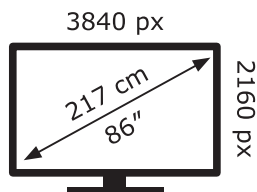

**ENERG** ⚡

**LG Electronics**

86UQ80006LB

**171** kWh/1000h

ABCDEF**G**

**234** kWh/1000h

2019/2013