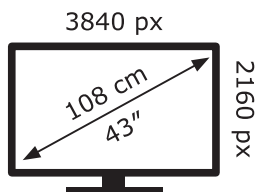

**ENERG** 

**LG Electronics**

43UP76706LB

**65** kWh/1000h

ABCDEF**G**

**HDR**

**83** kWh/1000h

2019/2013