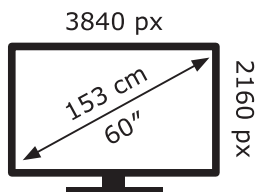

ENERG ⚡

LG Electronics

60UQ81006LB

97 kWh/1000h

ABCDEF**G**

125 kWh/1000h

2019/2013