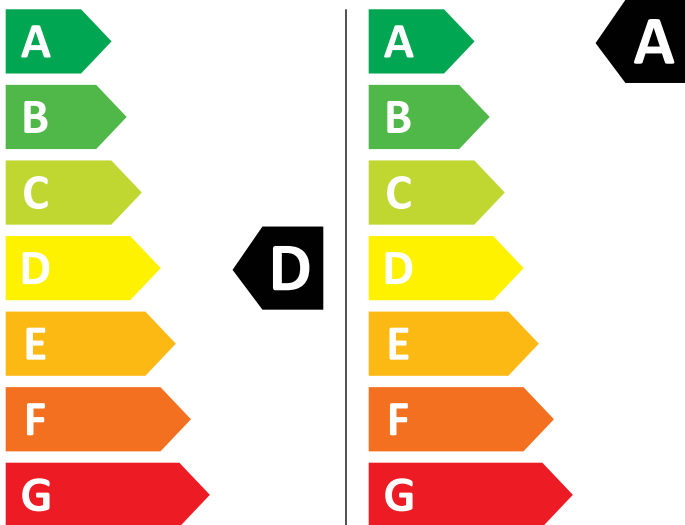

ENERG

AEG

LWR7386M40 914610404

🚰 **265** kWh/100

💧 **42** kWh/100

5,0 kg

8,0 kg

62 L