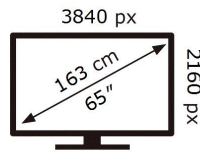

ENERGY

SAMSUNG

QE65Q75AAT

101 kWh/1000h

ABCDEF **G**

202 kWh/1000h

2019/2013